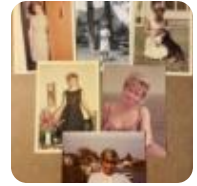

Tribute Wall

Gertraud Bertram

JUN 16, 1939 - NOV 8, 2025

Kurt Ehlers shared a photo to the **Tribute Wall** album.

Through the years, always with grace, class and style.

February 13 at 6:44 PM